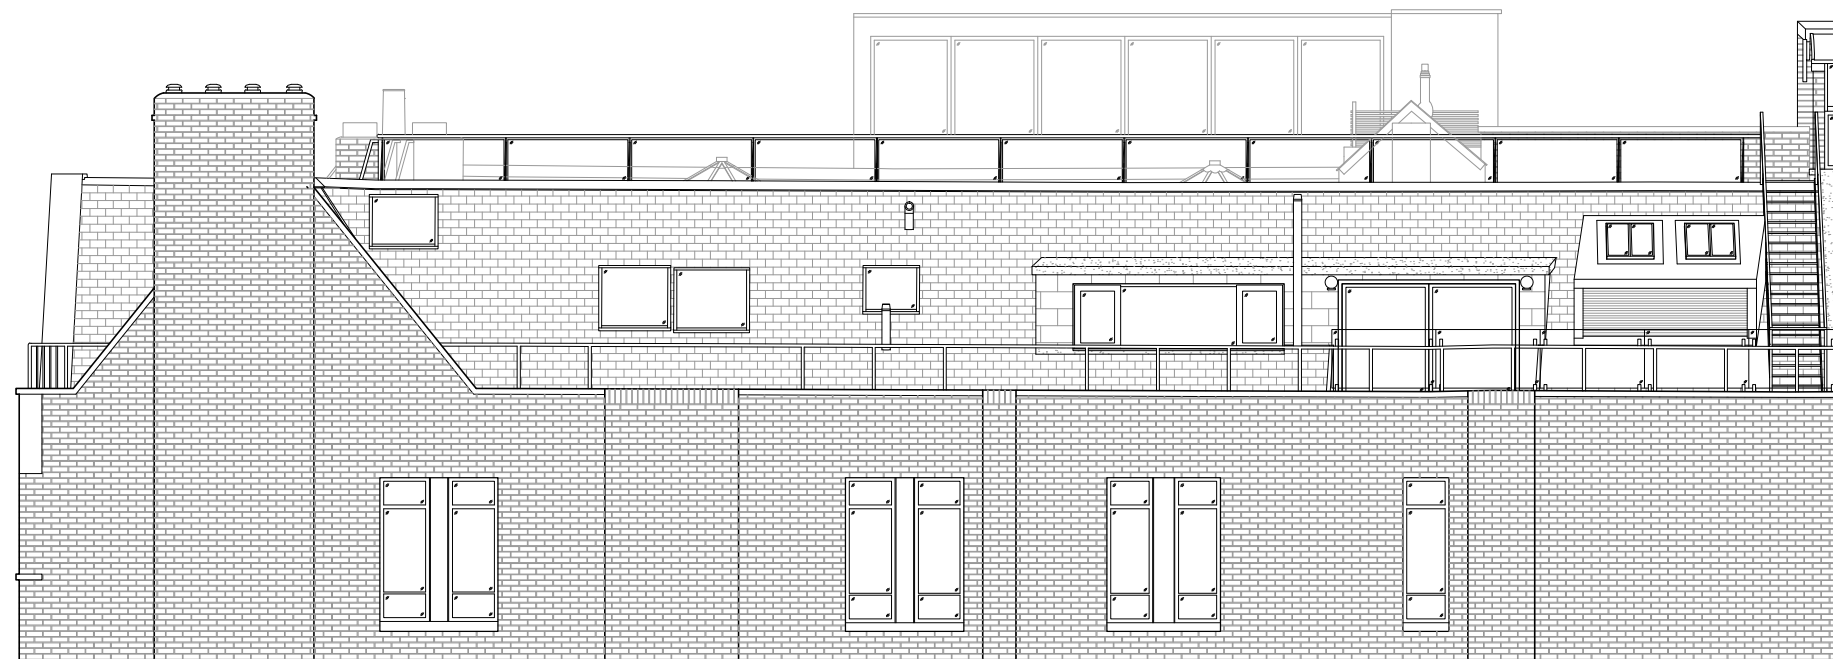

General Notes:

Do not scale this drawing. Work to figured dimensions only. This drawing is copyright of THS Concepts and should only be reproduced with their express permission. Check all dimensions on site. Any discrepancies should be reported to THS Concepts prior to commencement.

WEST ELEVATION
SCALE 1:100
0 1 2 3 4 5m

Revisions

- 19.03.17 CH First Issue

Drawing Title		
Elevation		
West Side		
Property		
Client		

Job Reference	Drawing No	Revision
1578	005	-

Status
Information Only

Drawn by CH	Surveyed by CH & JB
----------------	------------------------

Scale As Shown	Original Size A3
-------------------	---------------------

A: THS Concepts LTD / 92 Bellhouse Lane
Leigh-on-Sea / Essex / SS9 4PQ

T: 0208 935 5160 E: info@ths-concepts.co.uk
W: www.ths-concepts.co.uk